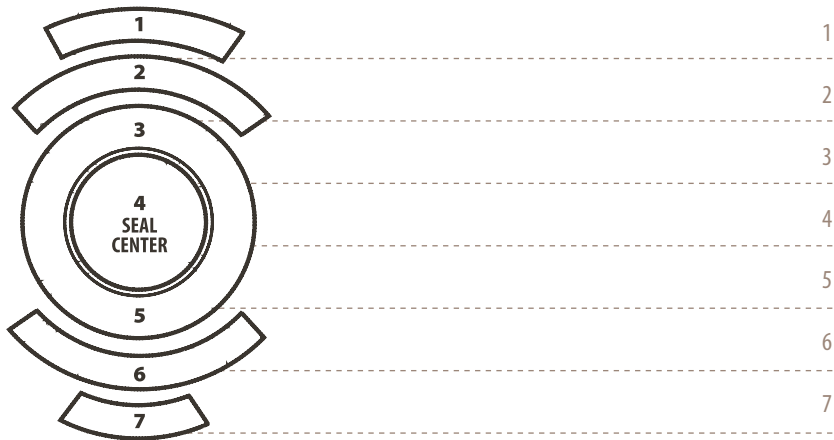

TEXT DETAILS

SPECIAL INSTRUCTIONS

cwnielsenmfg.com

Please allow 4-6 weeks for delivery.

Thank you for purchasing our products.